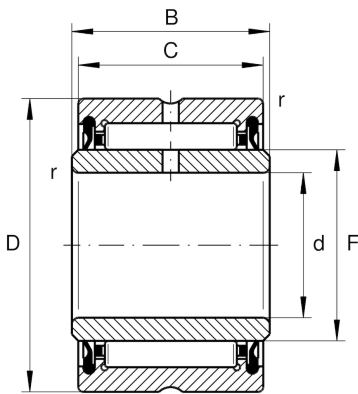

### Needle roller bearing

Schaeffler ID:  
0507751620000

Needle roller bearings NA49..-2RSR,  
dimension series 49, lip seals on both  
sides

X-life

### Main Dimensions & Performance Data

d	15 mm	Bore diameter
D	28 mm	Outside diameter
B	14 mm	Width, inner ring
$C_r$	9,700 N	Basic dynamic load rating, radial
$C_{0r}$	10,300 N	Basic static load rating, radial
$C_{ur}$	2,070 N	Fatigue load limit, radial
$n_{G \text{ Grease}}$	12,600 1/min	Limiting speed for grease lubrication
	0.036 kg	Weight

### Dimensions

F	20 mm	Raceway diameter inner ring
C	13 mm	Width, outer ring
$r_{\min}$	0.3 mm	Minimum chamfer dimension